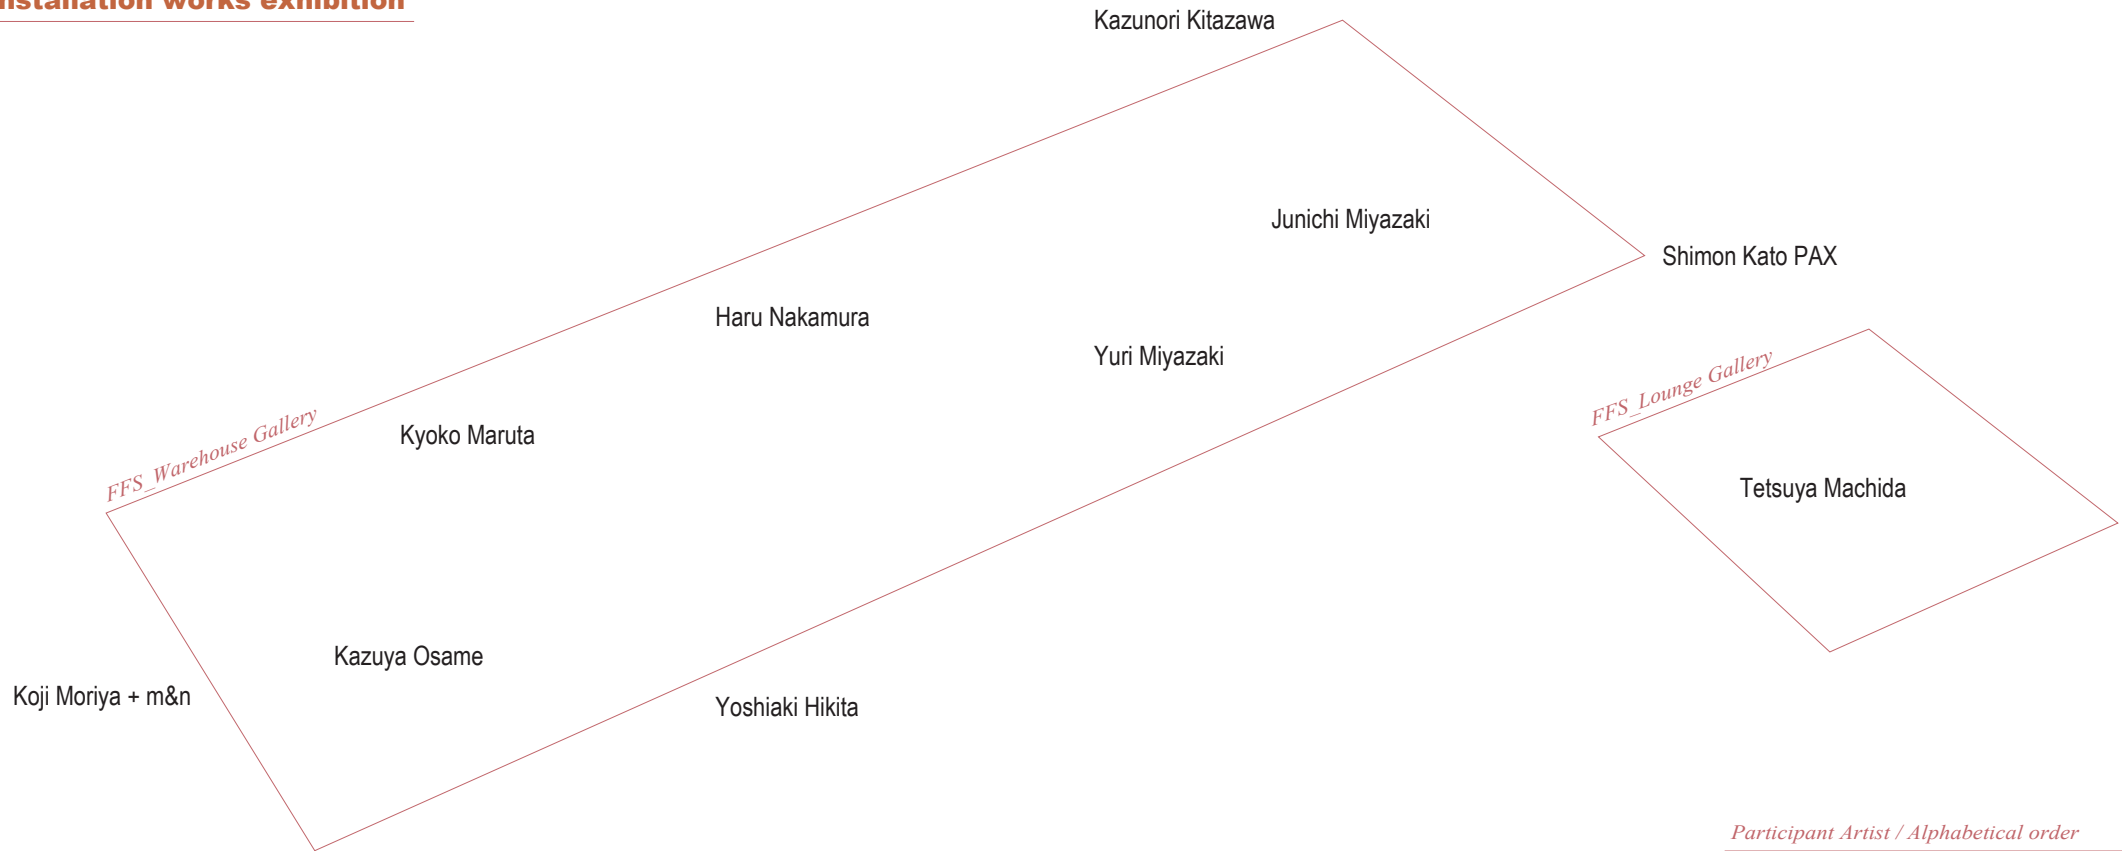

studies and verification

installation works exhibition

Participant Artist / Alphabetical order

- Junichi Miyazaki
- Kazunori Kitazawa
- Kazuya Osame
- Koji Moriya + m&n
- Kyoko Maruta
- Haru Nakamura
- Shimon Kato PAX
- Tetsuya Machida
- Yoshiaki Hikita
- Yuri Miyazaki

500m

Visual artists came to FFS by empty-handed and worked installation using materials found out within 250 meters radius in one day (11/17).

2018 11/22~12/8 * 12/8 sat 15:00~ closing meeting / gallery talk
13:00~16:00 / Thursday Friday Saturday : enter free / Some works that can be sold.
FLATFILESLASH